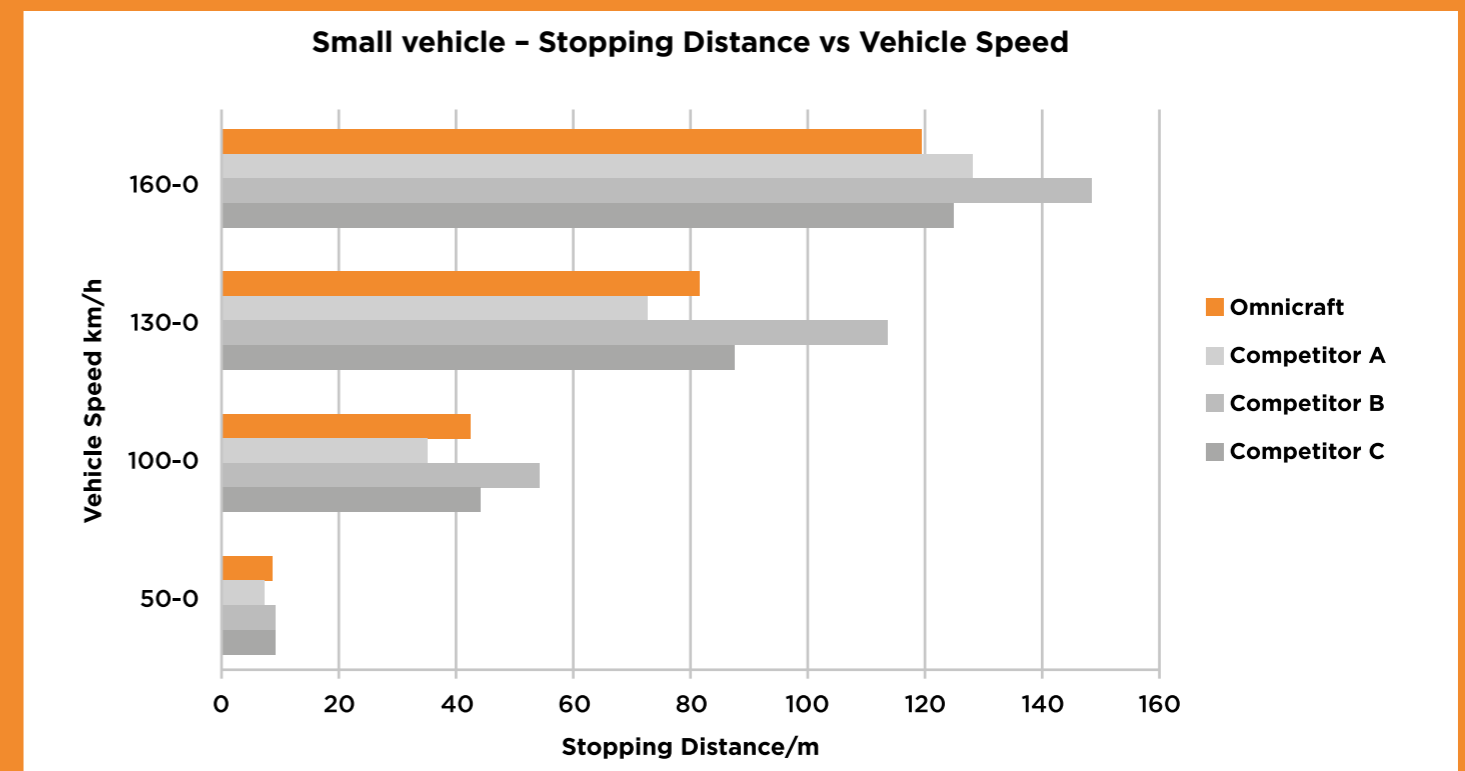

- Tests were run on a Chassis Dynamometer, and stopping distances are as recorded in test data
- All stops were carried out at an Initial Brake Temperature of 100°C
- Dynamometer inertia was set to simulate a vehicle loaded to GVM
- All stopping distances were recorded at a line pressure of 8MPa

Comparison of stopping distance at various initial speeds. Omnicraft vs. Competitors (small vehicle)